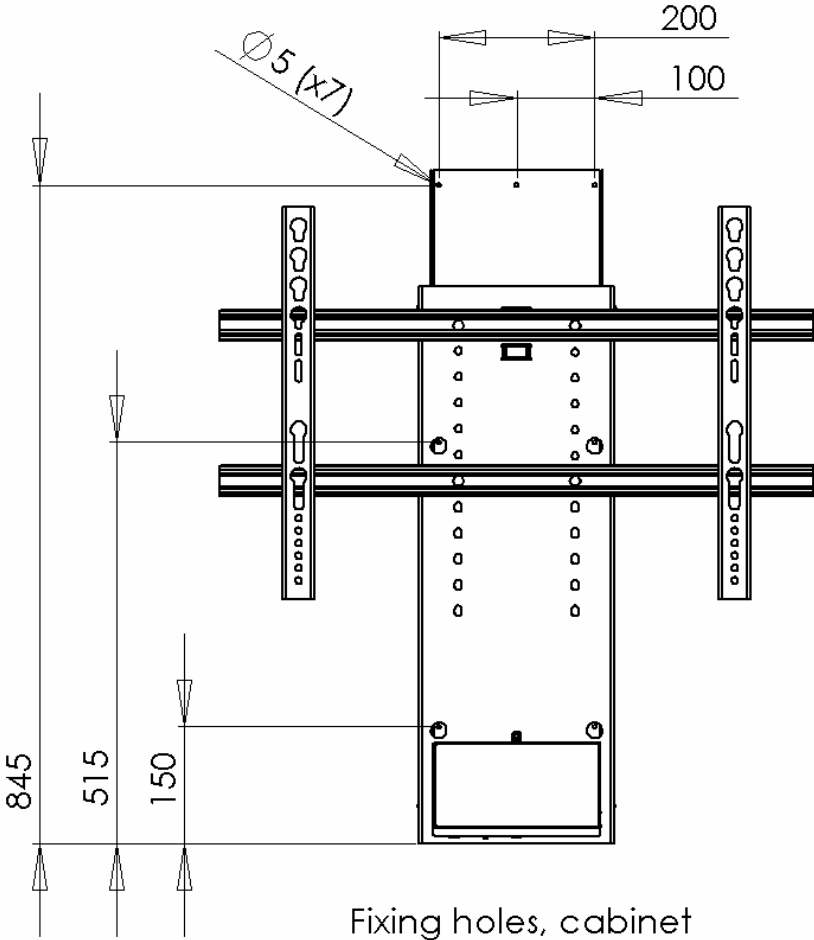

Whisper Ride TV Lift Specifications

Woodworker's Wholesale
www.woodworkerswholesale.com