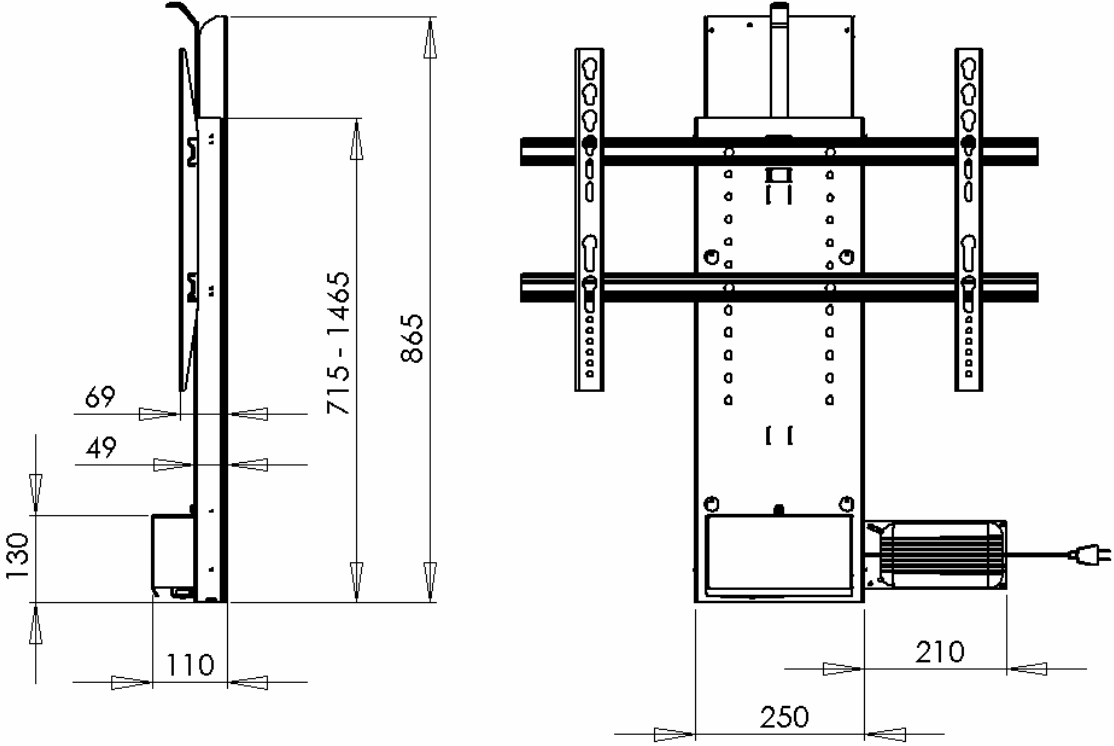

Whisper Ride TV Lift Specifications

Woodworker's Wholesale
www.woodworkerswholesale.com