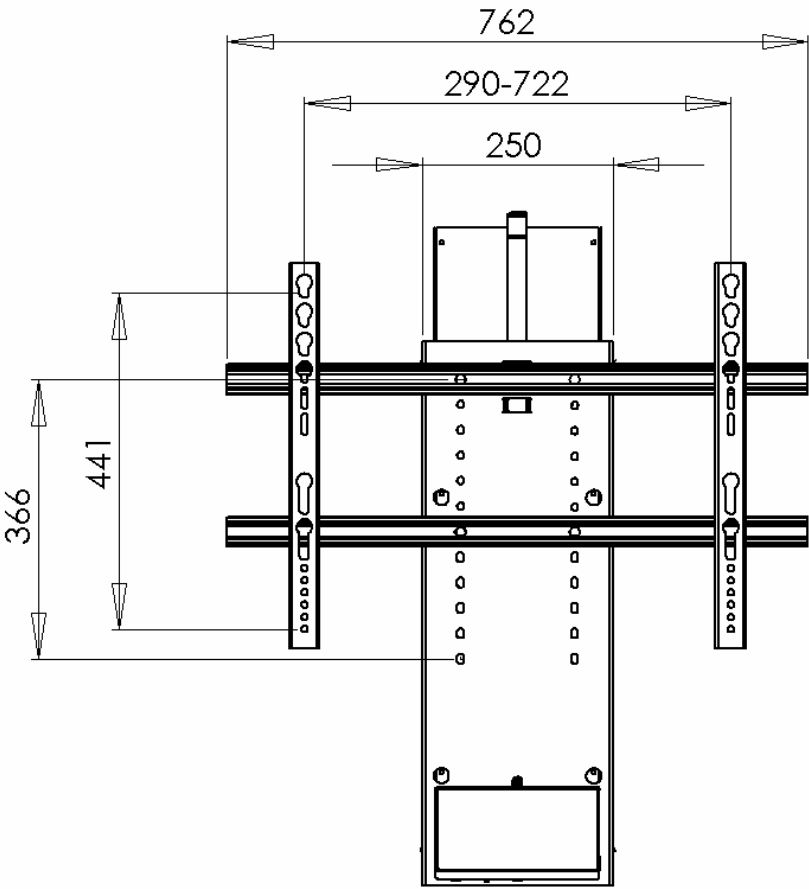

Main measures, Plasma/LCD mounting

Whisper Ride TV Lift Specifications

Woodworker's Wholesale
www.woodworkerswholesale.com

* Wireless Remote Control