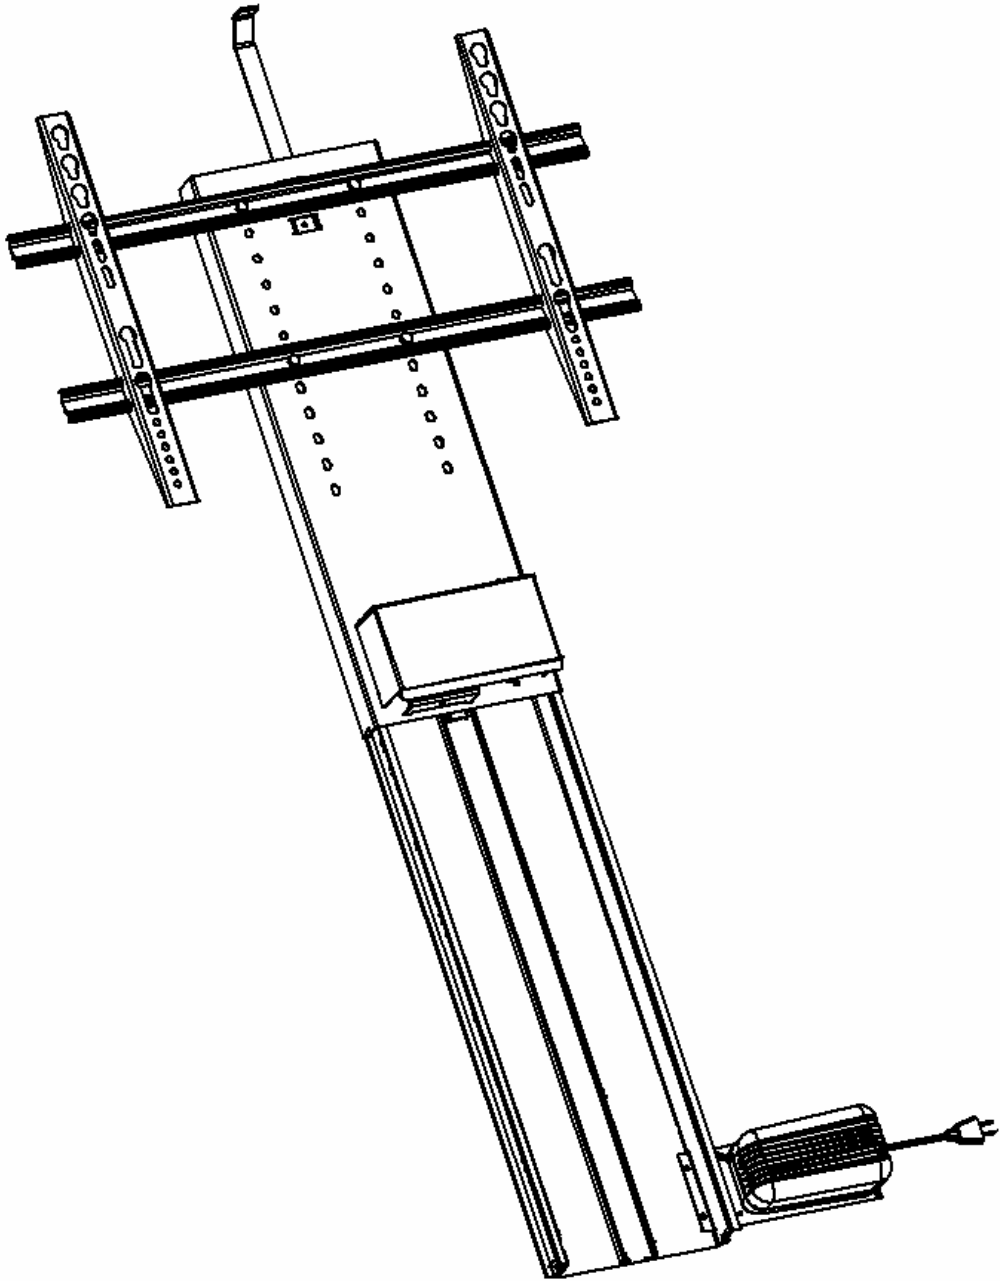

Whisper Ride TV Lift Specifications

Woodworker's Wholesale
www.woodworkerswholesale.com

Whisper Ride TV Lift Specifications

Woodworker's Wholesale
www.woodworkerswholesale.com

Whisper Ride TV Lift Specifications

Main measures, Plasma/LCD mounting

Whisper Ride TV Lift Specifications

Woodworker's Wholesale
www.woodworkerswholesale.com

* Wireless Remote Control