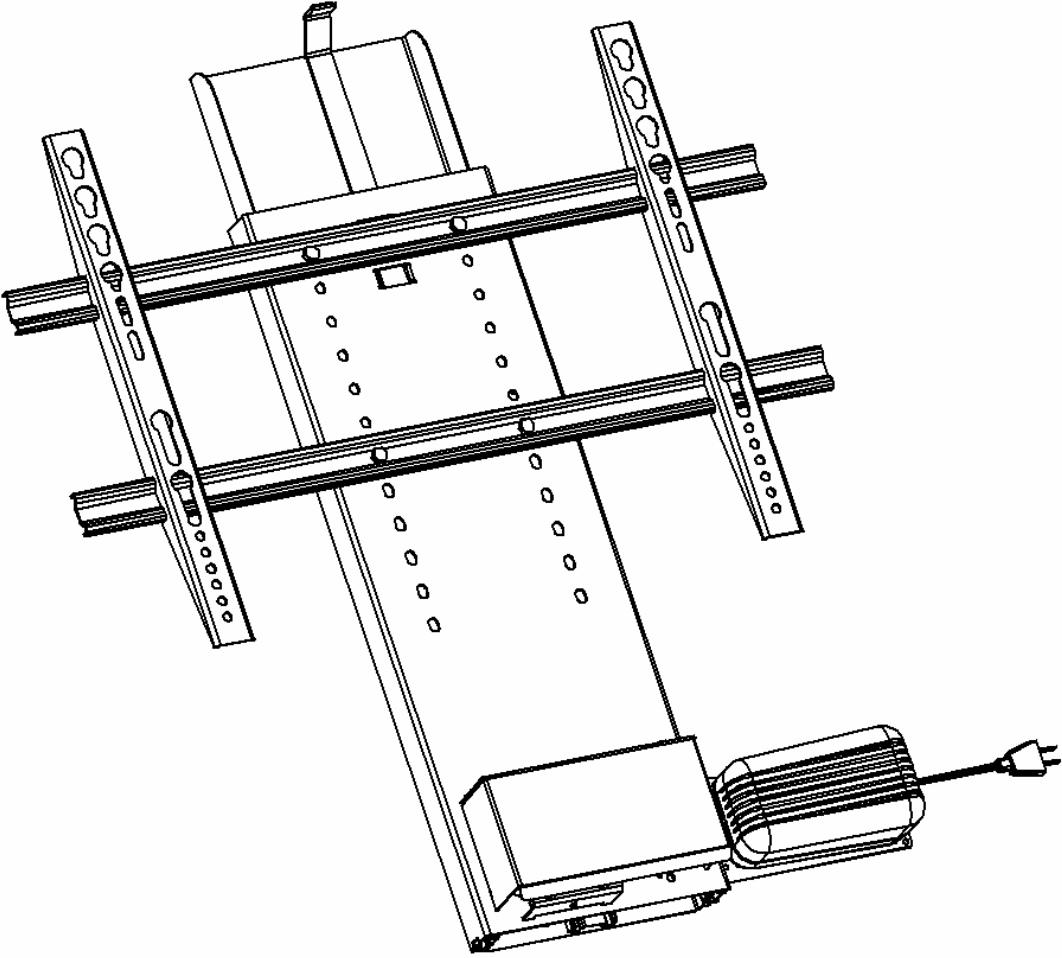

Whisper Ride TV Lift Specifications

Woodworker's Wholesale
www.woodworkerswholesale.com

Whisper Ride TV Lift Specifications

Woodworker's Wholesale
www.woodworkerswholesale.com

Whisper Ride TV Lift Specifications

Main measures, Plasma/LCD mounting

Whisper Ride TV Lift Specifications

Woodworker's Wholesale
www.woodworkerswholesale.com

* Wireless Remote Control